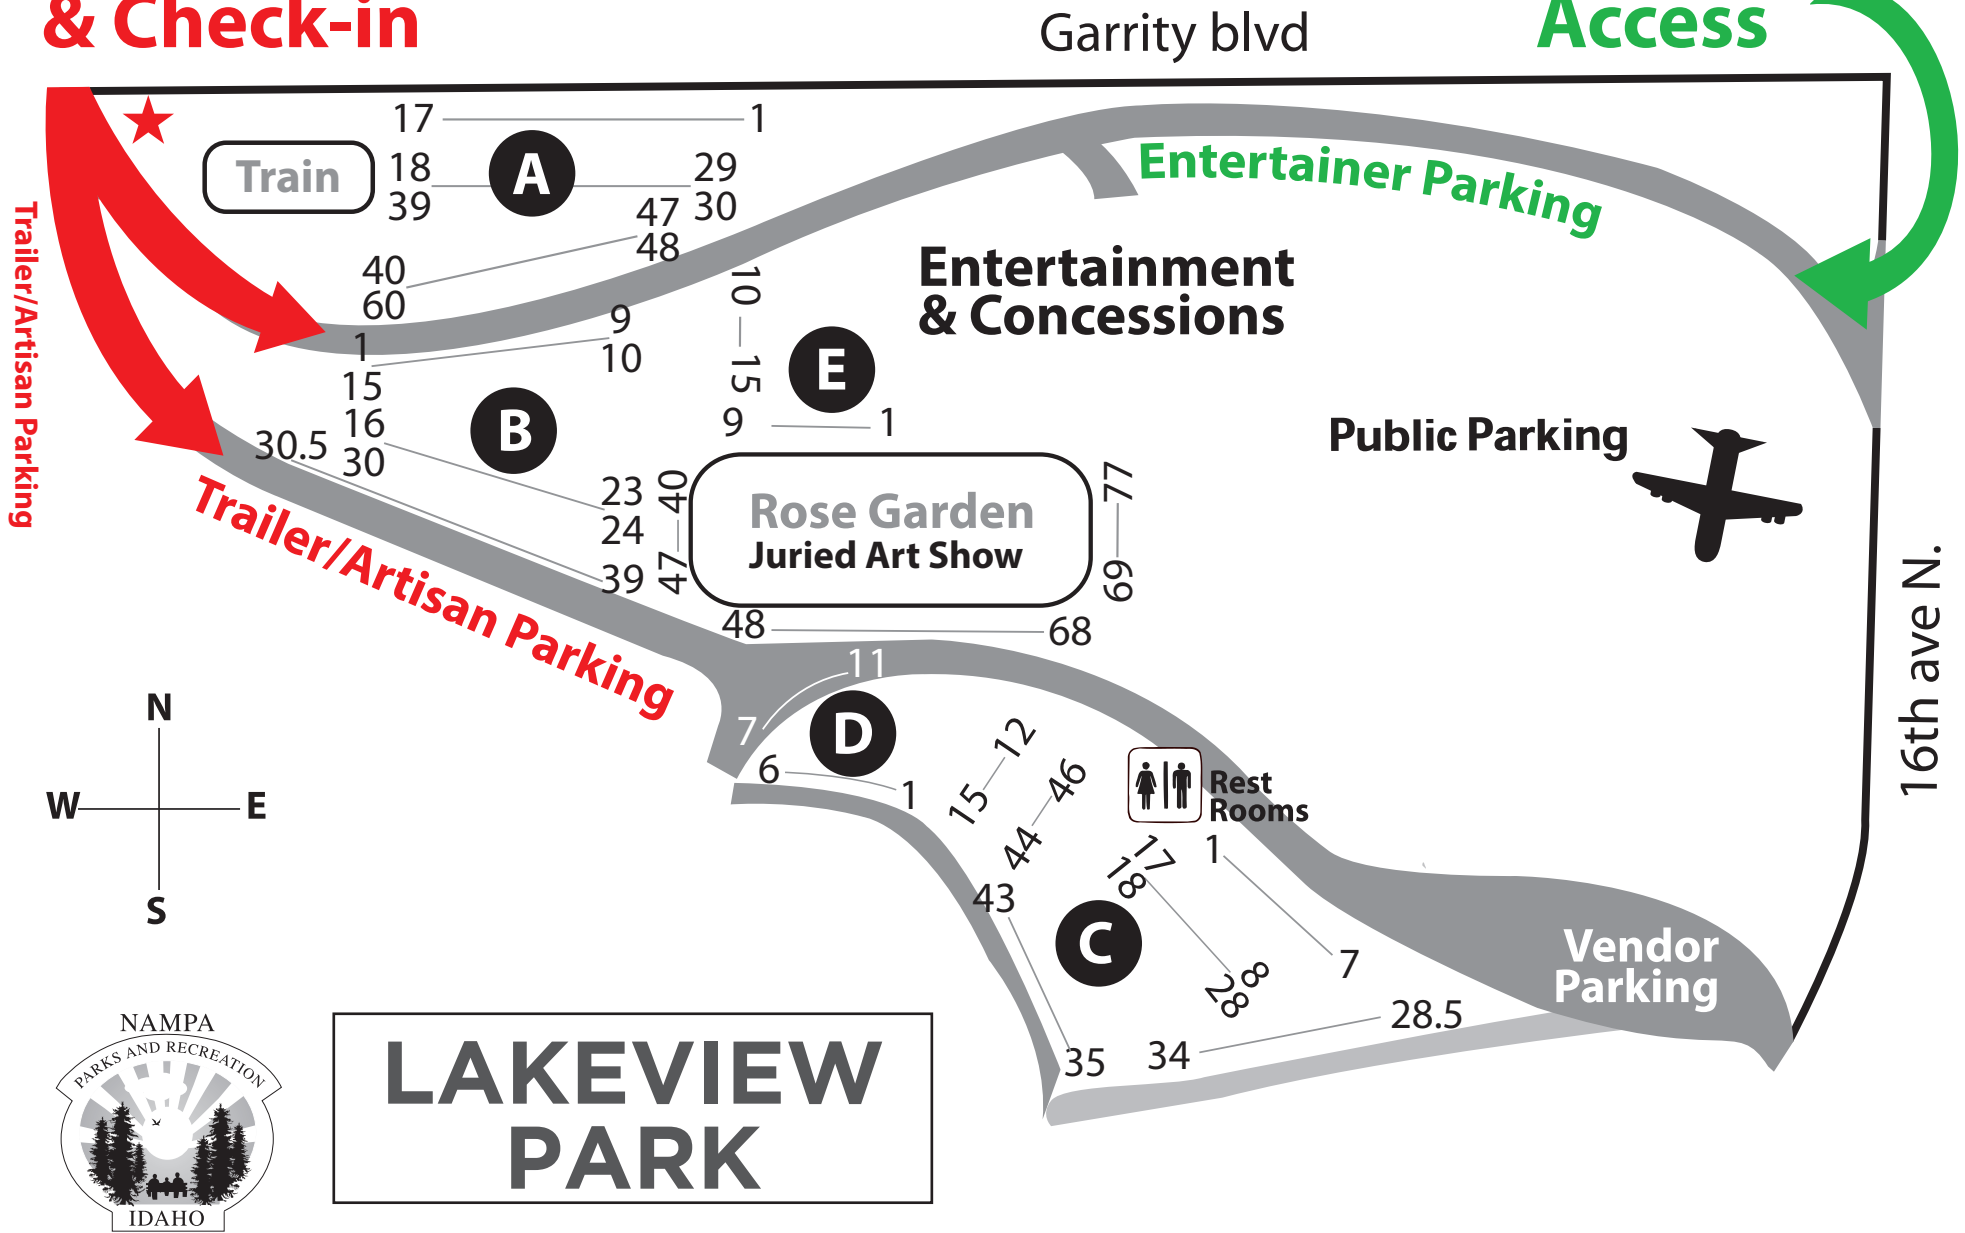

Artisan Access & Check-in

Entertainer Access

**LAKEVIEW
PARK**

Nampa Festival of the Arts- **Vendor** & **Entertainer** Map, 2018