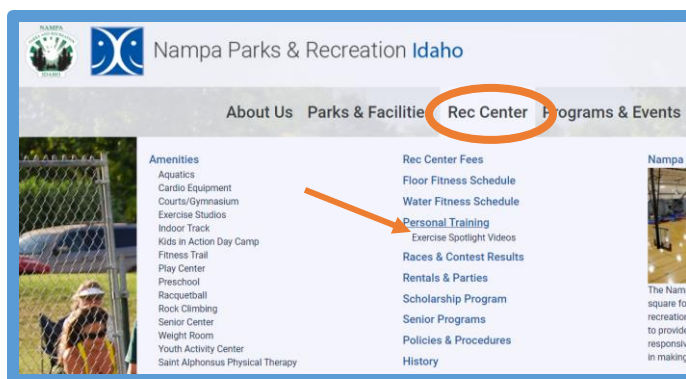

NAMPA RECREATION CENTER

EXERCISE SPOTLIGHT VIDEO – WEBSITE SEARCH INSTRUCTIONS

To access the library of instructional videos visit our website and follow the instructions below.

<https://nampaparksandrecreation.org/>

#1: Hover over 'Rec Center' tab and click on the "Exercise Spotlight Videos"

#2: Click on the "YouTube" link for a full list of videos.

#3: Click on "VIDEOS" for a full list of the available instructional videos.