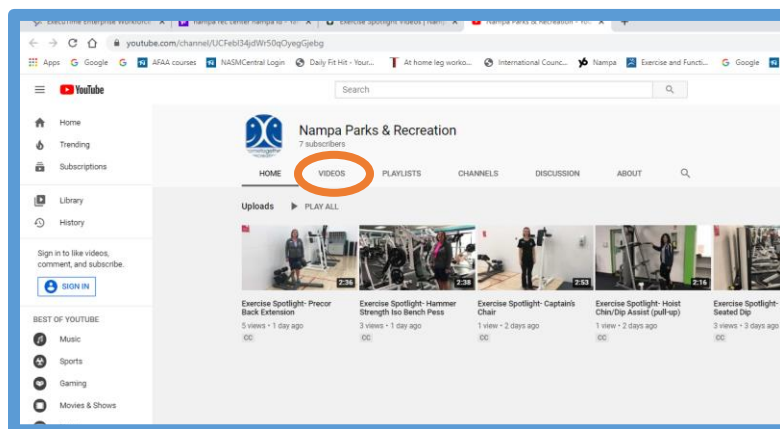

NAMPA RECREATION CENTER

EXERCISE SPOTLIGHT VIDEO – WEBSITE SEARCH INSTRUCTIONS

To access the library of instructional videos visit our website and follow the instructions below.

<https://nampaparksandrecreation.org/>

#1: Hover over 'Rec Center' tab and click on the "Exercise Spotlight Videos"

#2: Click on the "YouTube" link for a full list of videos.

#3: Click on "VIDEOS" for a full list of the available instructional videos.