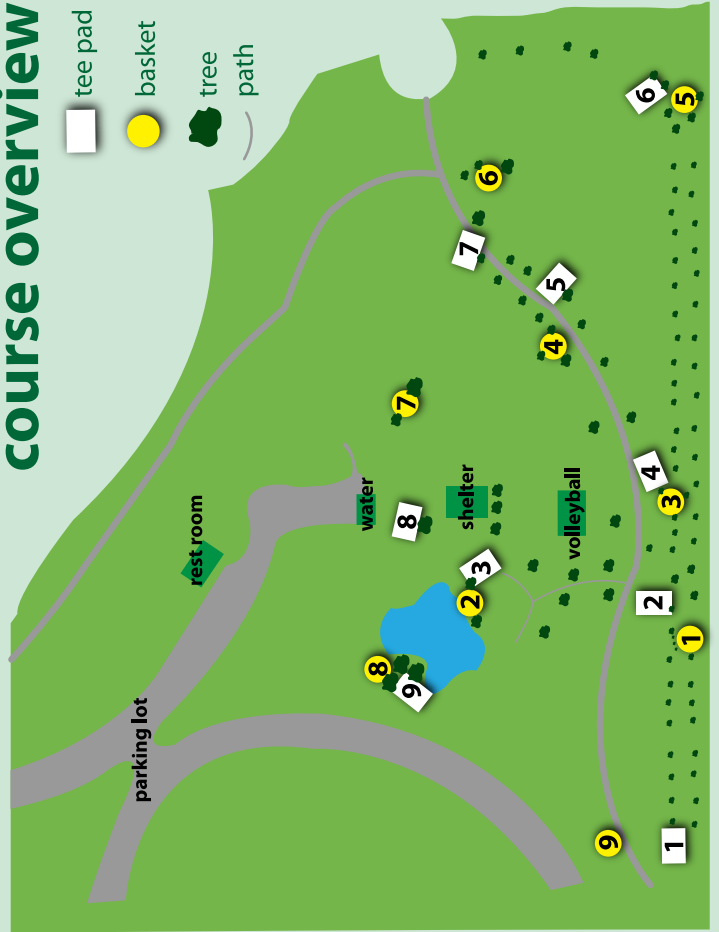

west park disc golf

score card

hole	feet	par	player 1	player 2	player 3	player 4
1	298	4				
2	263	3				
3	316	4				
4	228	3				
5	331	4				
6	281	3				
7	284	3				
8	216	3				
9	363	5				
total	2580	32				

course overview

west park disc golf

score card

hole	feet	par	player 1	player 2	player 3	player 4
1	298	4				
2	263	3				
3	316	4				
4	228	3				
5	331	4				
6	281	3				
7	284	3				
8	216	3				
9	363	5				
total	2580	32				

course overview